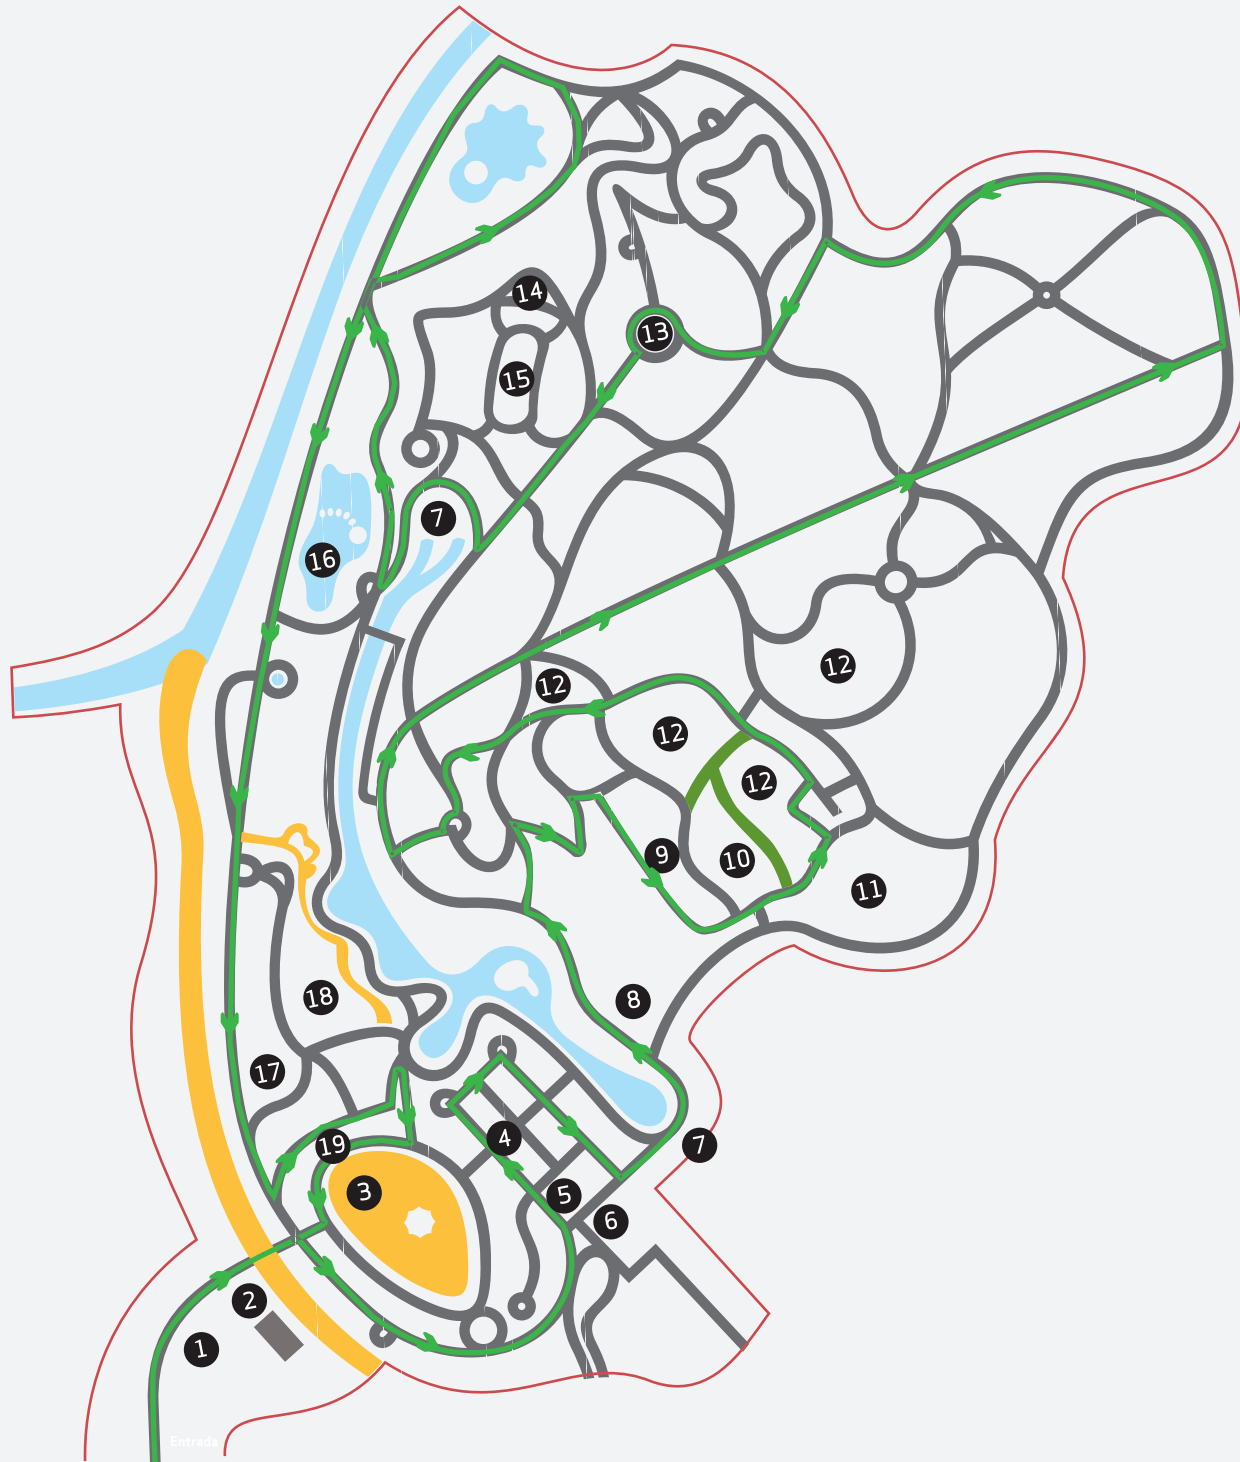

TERRA NOSTRA GARDEN

GARDEN

Distance: 2,9km aprox.

Duration: 1h30min

- 1 · Ticket Office
- 2 · Victoria cruziana
- 3 · Geothermal Pool
- 4 · The Old House
- 5 · Bust of Thomas Hickling
- 6 · Head Gardener's House
- 7 · Grottoes
- 8 · Bromeliaceae Garden
- 9 · Azorean Endemic and Native Flora Garden
- 10 · Cycadales Collection
- 11 · Flower Garden
- 12 · Camellia Collection
- 13 · Viscondes da Praia Memorial
- 14 · "The Sugar Bowl" Belvedere
- 15 · Topiary Garden
- 16 · Bubbling Lake
- 17 · Vireya Garden
- 18 · Fern Collection
- 19 · Toilets